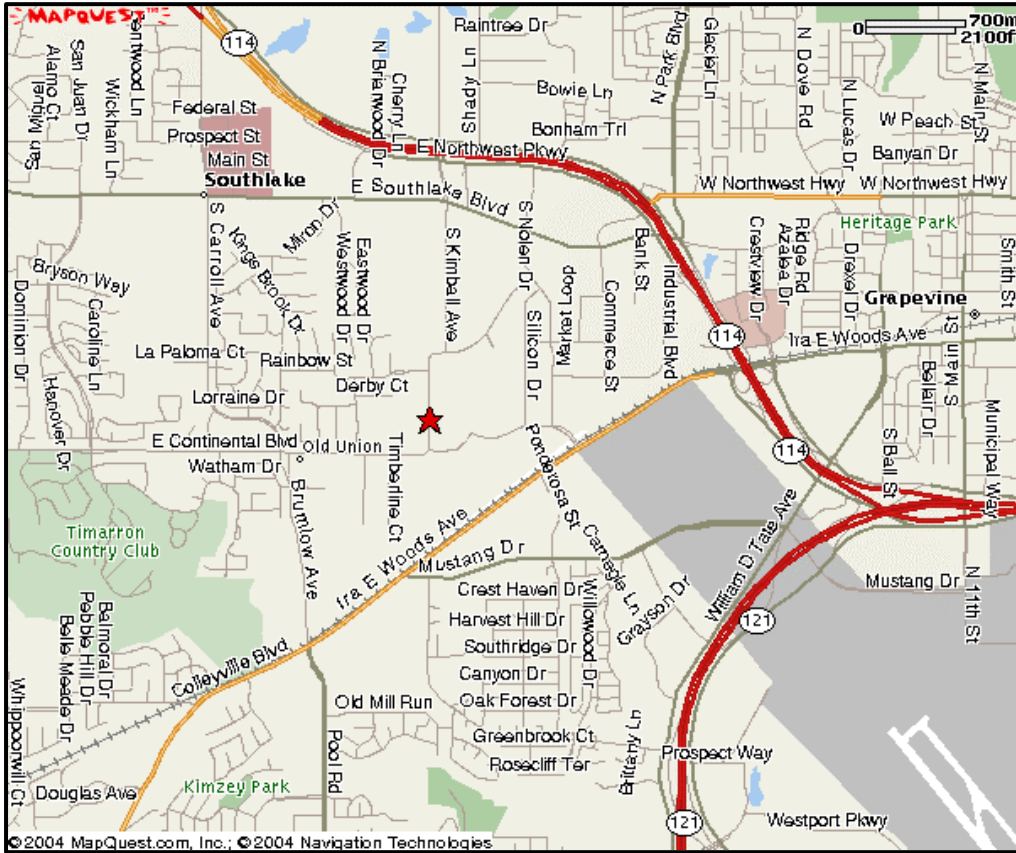

**Dragon Stadium (Southlake)**  
1085 S. Kimball Avenue  
Southlake, TX 76092, TX

[Send To Printer](#) [Back To Directions](#)

**Start:** 4501 W Pleasant Ridge Rd  
Arlington, TX  
76016-3410 US

**End:** 1085 S Kimball Ave  
Southlake, TX  
76092-9008 US

**Distance:** 29.52 miles

**Total Estimated Time:** 40 minutes

**entertainment.**  
**The 2004 Entertainment® Savings Book is Here!**

**Get Savings Up to 50% Off Almost Everywhere**

**\$10.00 Off!**

**FREE Shipping!**

**Click Here For Great Savings!**

Directions	Distance
1. Start out going West on W PLEASANT RIDGE RD toward OLD DOMINION DR.	0.9 miles
2. Turn LEFT onto W GREEN OAKS BLVD.	0.4 miles
3. Merge onto I-20 W.	2.4 miles
4. Merge onto I-820 N via exit number 442B toward DOWNTOWN FT WORTH.	11.3 miles
5. Merge onto TX-121 N via exit number 22B toward D/FW AIRPORT/DALLAS.	11.0 miles
6. Take the WILLIAM D TATE AVE exit toward TX-103-SPUR/TX-114 W/MAIN ST.	0.2 miles
7. Take the TX-114 W/WILLIAM D TATE AVE ramp.	0.4 miles
8. Turn SLIGHT RIGHT onto WILLIAM D TATE AVE.	0.3 miles
9. Turn LEFT onto W TX-114.	0.4 miles
10. Turn SLIGHT LEFT onto IRA E WOODS AVE/TX-26 W.	0.9 miles
11. Turn RIGHT onto S KIMBALL AVE.	0.7 miles
12. Turn RIGHT to stay on S KIMBALL AVE.	0.1 miles
<b>End at 1085 S Kimball Ave, Southlake, TX 76092-9008 US</b>	

**Start:**  
 4501 W Pleasant Ridge Rd  
 Arlington, TX  
 76016-3410 US

**End:**  
 1085 S Kimball Ave  
 Southlake, TX  
 76092-9008 US

**Notes:**

.....  
 .....  
 .....  
 .....  
 .....

[All rights reserved. Use Subject to License/Copyright](#)