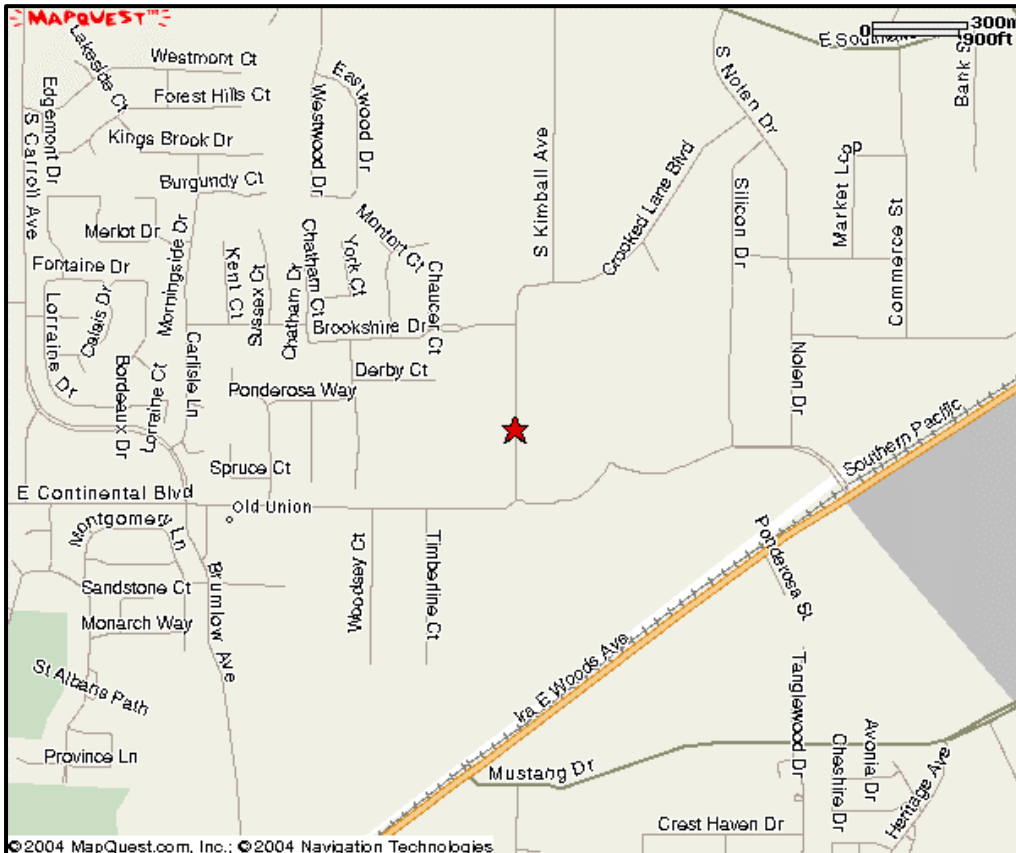

**Dragon Stadium (Southlake)**  
1085 S. Kimball Avenue  
Southlake, TX 76092, TX

[Send To Printer](#) [Back To Directions](#)

**Start:** 4501 W Pleasant Ridge Rd  
Arlington, TX  
76016-3410 US

**End:** 1085 S Kimball Ave  
Southlake, TX  
76092-9008 US

**Distance:** 29.52 miles

**Total Estimated Time:** 40 minutes

**entertainment.**  
**The 2004 Entertainment® Savings Book is Here!**

**Get Savings Up to 50% Off Almost Everywhere**

**\$10.00 Off!**

**FREE Shipping!**

**Click Here For Great Savings!**

Directions	Distance
1. Start out going West on W PLEASANT RIDGE RD toward OLD DOMINION DR.	0.9 miles
2. Turn LEFT onto W GREEN OAKS BLVD.	0.4 miles
3. Merge onto I-20 W.	2.4 miles
4. Merge onto I-820 N via exit number 442B toward DOWNTOWN FT WORTH.	11.3 miles
5. Merge onto TX-121 N via exit number 22B toward D/FW AIRPORT/DALLAS.	11.0 miles
6. Take the WILLIAM D TATE AVE exit toward TX-103-SPUR/TX-114 W/MAIN ST.	0.2 miles
7. Take the TX-114 W/WILLIAM D TATE AVE ramp.	0.4 miles
8. Turn SLIGHT RIGHT onto WILLIAM D TATE AVE.	0.3 miles
9. Turn LEFT onto W TX-114.	0.4 miles
10. Turn SLIGHT LEFT onto IRA E WOODS AVE/TX-26 W.	0.9 miles
11. Turn RIGHT onto S KIMBALL AVE.	0.7 miles
12. Turn RIGHT to stay on S KIMBALL AVE.	0.1 miles
<b>End at 1085 S Kimball Ave, Southlake, TX 76092-9008 US</b>	

**Start:**  
 4501 W Pleasant Ridge Rd  
 Arlington, TX  
 76016-3410 US

**End:**  
 1085 S Kimball Ave  
 Southlake, TX  
 76092-9008 US

**Notes:**

.....  
 .....  
 .....  
 .....  
 .....

[All rights reserved. Use Subject to License/Copyright](#)